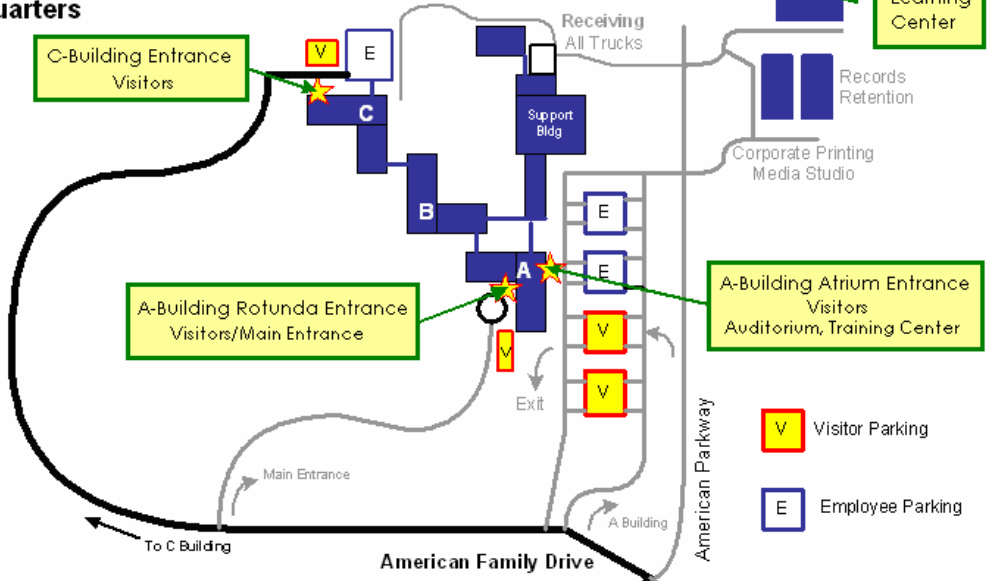

Directions
**American Family Insurance
 National Headquarters**

Latitude: 43.160899452
 Longitude: 89.28252348

- V Visitor Parking
- E Employee Parking

6425 American Family Parkway

Main Campus Directions

Turn left onto American Family Drive
 Stay in LEFT lane and go straight.
 The road will loop around to the
 C Building.

Merge to left lane on
 American Parkway. Second
 intersection past stop light is
 American Family Drive.

RETURN: Reverse route.
 Exit onto American Parkway,
 stay in right hand, enter onto
 Hwy 151. Entrance to I90/94
 is immediately ahead.
 Southbound - on 151 merge
 to second lane from right
 which becomes far right lane
 as you approach the
 interstate.

To/From Illinois
 From Milwaukee exit to I90/94 North.
 From Illinois, remain on I90

Highway Directions to AF-NHQ Campus