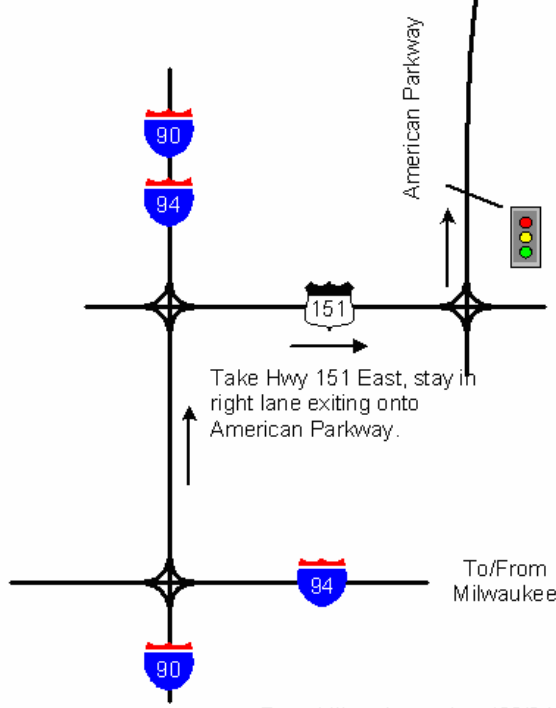

Directions
**American Family Insurance
 National Headquarters**

Latitude: 43.160899452
 Longitude: 89.28252348

- V Visitor Parking
- E Employee Parking

6425 American Family Parkway

Main Campus Directions

Turn left onto American Family Drive
 Stay in LEFT lane and go straight.
 The road will loop around to the
 C Building.

Merge to left lane on
 American Parkway. Second
 intersection past stop light is
 American Family Drive.

RETURN: Reverse route.
 Exit onto American Parkway,
 stay in right hand, enter onto
 Hwy 151. Entrance to I90/94
 is immediately ahead.
 Southbound - on 151 merge
 to second lane from right
 which becomes far right lane
 as you approach the
 interstate.

To/From Illinois
 From Milwaukee exit to I90/94 North.
 From Illinois, remain on I90

Highway Directions to AF-NHQ Campus